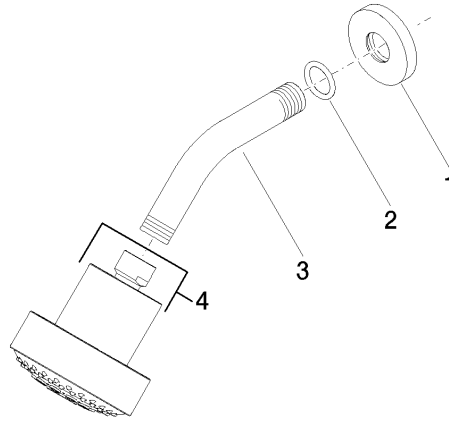

28 508 979

- 200mm projection
- ball-joint pivotable through 30°
- Three settings: PURIFY RAIN, COMPACT SOFT FLOW, COMPACT AQUAPRESSURE FLOW, max. flow rate 9 l/min (at 3 bar)
- Function from: 7 l/min
- with anti-scale system
- spray head Ø 92mm
- rosette Ø 55 mm
- 1/2" connection

Shower head - Chrome

TARA

28 508 979

Recommended miscellaneous

-
- | | | |
|-----------------------------------------------------------------------------------|----------------------------------------------------------------------------------------|---------------|
|  | Concealed wall elbow -
•max. recess depth 163 mm
•min. recess depth 90 mm | 35 085 970 90 |
|-----------------------------------------------------------------------------------|----------------------------------------------------------------------------------------|---------------|

28 508 979

mm [inches]

Flow rate chart

28 508 979

Spare parts list

No.	Item Number	Name	Quantity used	Delivery time
1	09 27 22 003-00	rosette	1	10
2	90 14 10 026 00 90	seal	1	2
3	09 11 03 011-00	connection	1	10
4	04 12 11 110 00-00	shower	1	10