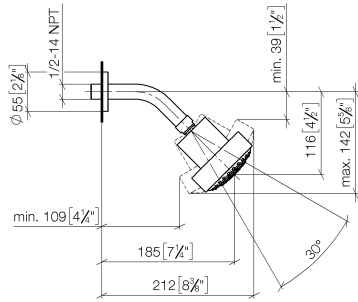

28 508 979

- 200mm projection
- ball-joint pivotable through 30°
- Three settings: PURIFY RAIN, COMPACT SOFT FLOW, COMPACT AQUAPRESSURE FLOW, max. flow rate 9 l/min (at 3 bar)
- Function from: 7 l/min
- with anti-scale system
- spray head Ø 92mm
- rosette Ø 55 mm
- 1/2" connection

Shower head - Chrome

TARA

28 508 979

Recommended miscellaneous

-
- | | | |
|-----------------------------------------------------------------------------------|----------------------------------------------------------------------------------------|---------------|
|  | Concealed wall elbow -
•max. recess depth 163 mm
•min. recess depth 90 mm | 35 085 970 90 |
|-----------------------------------------------------------------------------------|----------------------------------------------------------------------------------------|---------------|

28 508 979

mm [inches]

Flow rate chart

28 508 979

Spare parts list

No.	Item Number	Name	Quantity used	Delivery time
1	09 27 22 003-00	rosette	1	10
2	90 14 10 026 00 90	seal	1	2
3	09 11 03 011-00	connection	1	10
4	04 12 11 110 00-00	shower	1	10